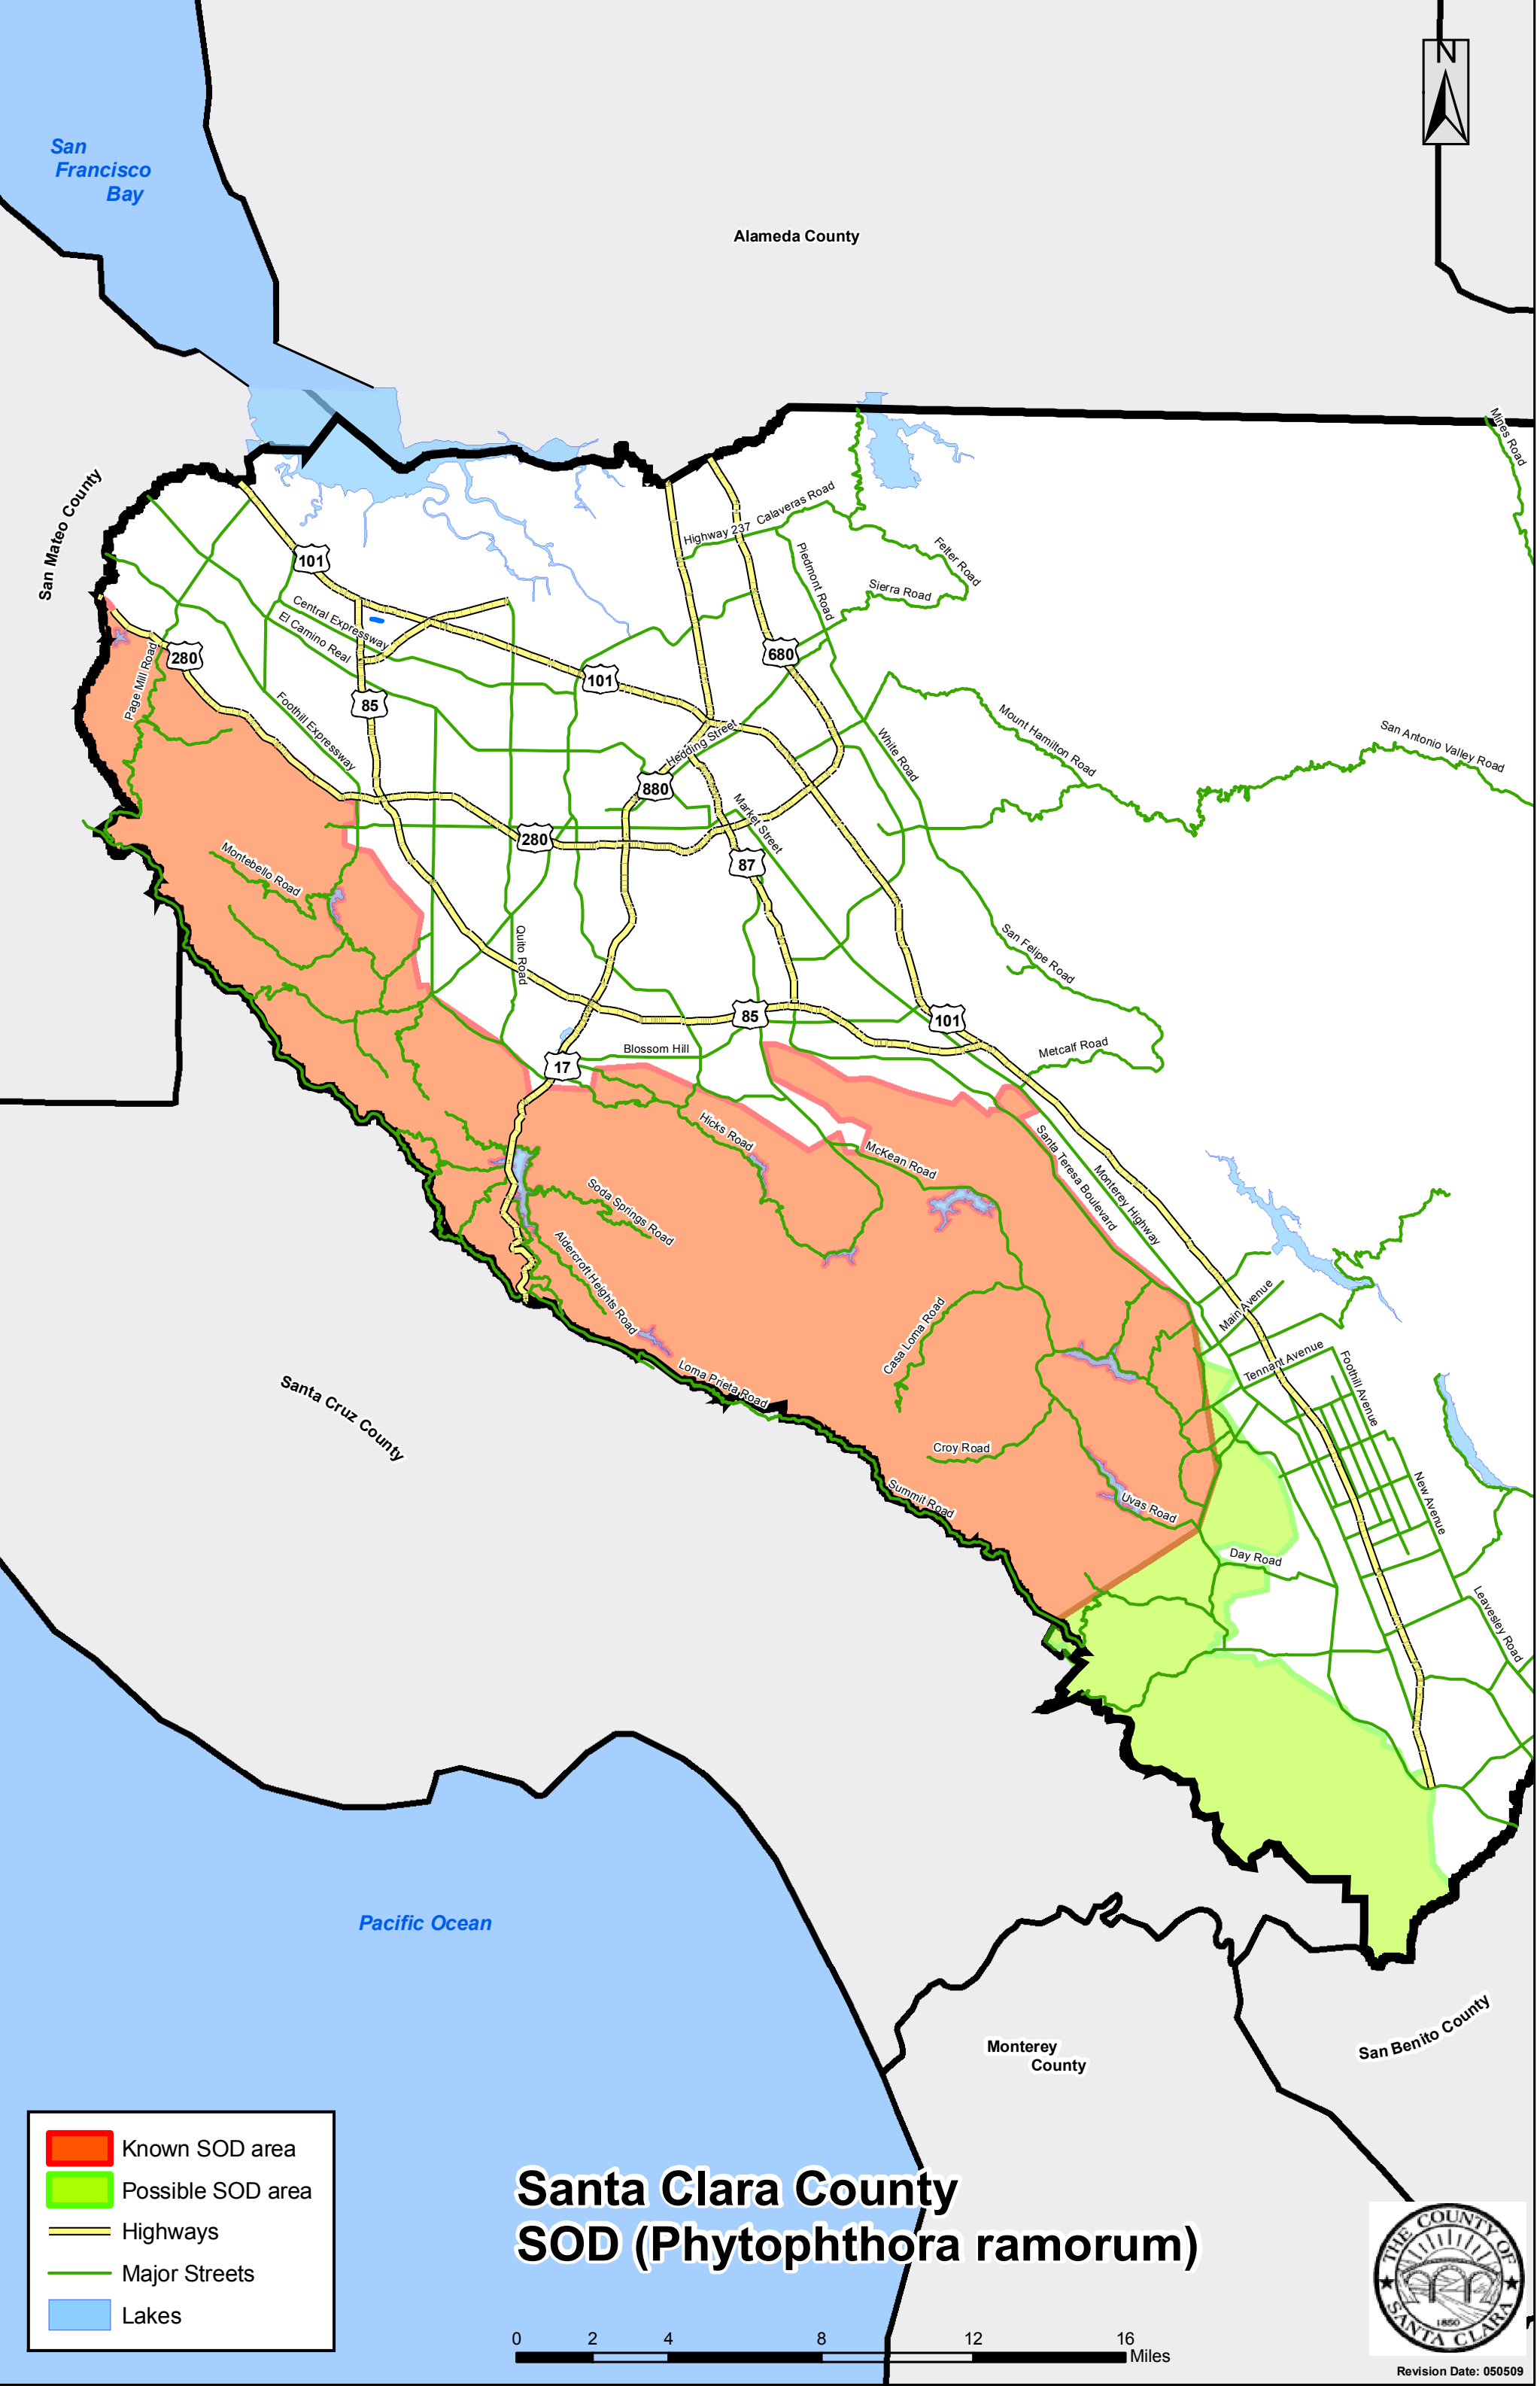

San Francisco Bay

Alameda County

San Mateo County

- Known SOD area
- Possible SOD area
- Highways
- Major Streets
- Lakes

Santa Clara County SOD (*Phytophthora ramorum*)

0 2 4 8 12 16
Miles

Revision Date: 050509