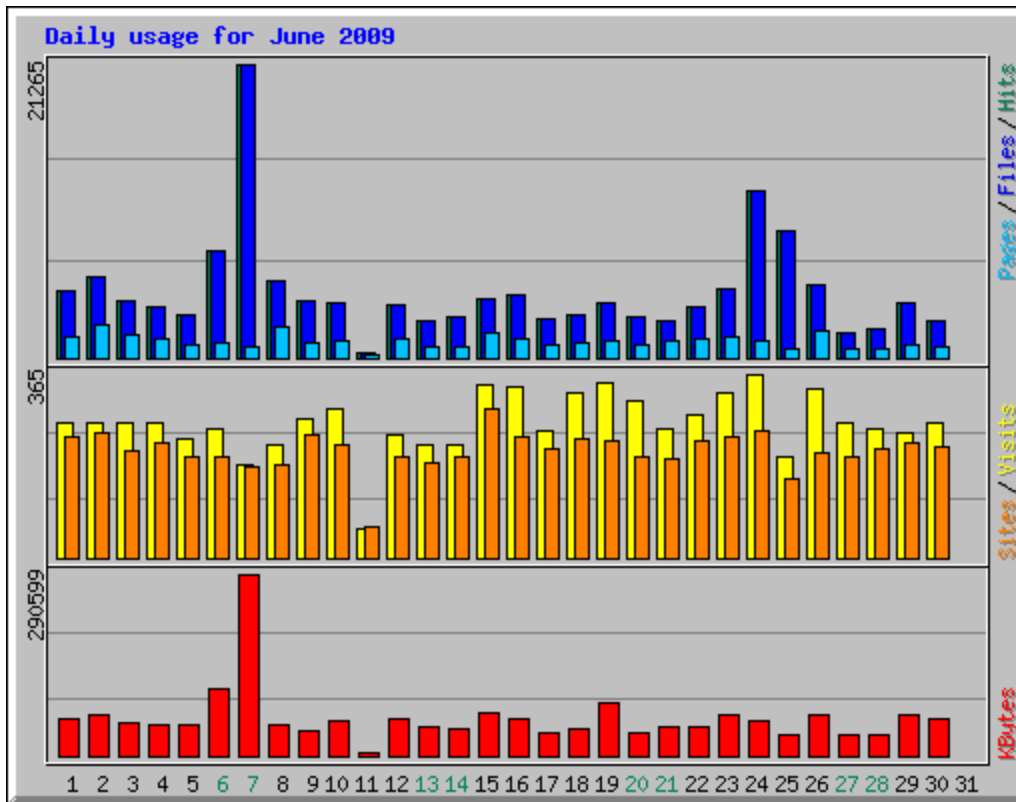

Monthly Statistics for June 2009		
Total Hits	144018	
Total Files	143939	
Total Pages	36116	
Total Visits	7965	
Total KBytes	1810404	
Total Unique Sites	2918	
Total Unique URLs	361	
Total Unique Referrers	300	
Total Unique User Agents	155	
	Avg	Max
Hits per Hour	200	1420
Hits per Day	4800	21265
Files per Day	4797	21264
Pages per Day	1203	2419
Visits per Day	265	365
KBytes per Day	60347	290599
Hits by Response Code		
Code 200 - OK	143939	
Code 302 - Found	73	
Code 403 - Forbidden	6	