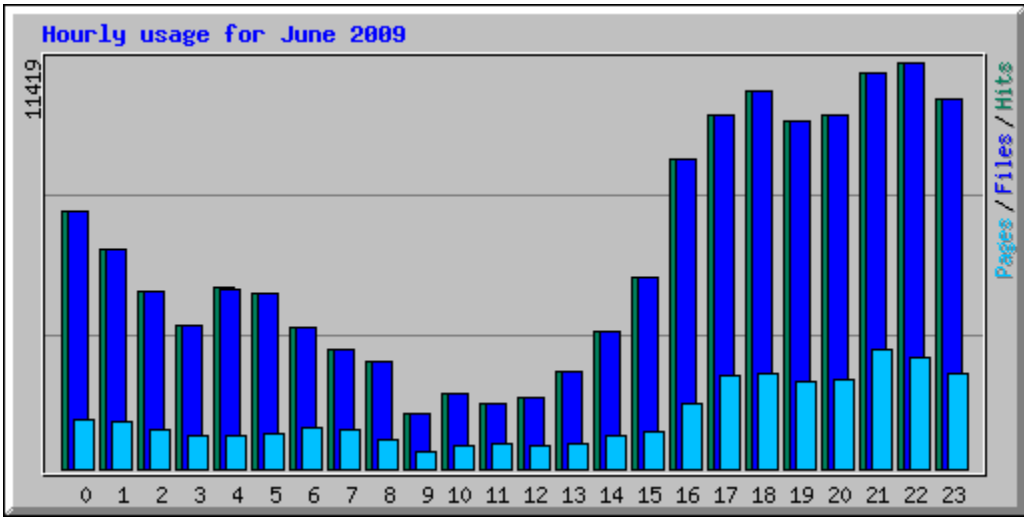

23	4958	3.44%	4958	3.44%	1525	4.22%	327	4.11%	239	8.19%	64361	3.56%
24	12116	8.41%	12116	8.42%	1240	3.43%	365	4.58%	251	8.60%	56619	3.13%
25	9159	6.36%	9151	6.36%	705	1.95%	202	2.54%	156	5.35%	33859	1.87%
26	5250	3.65%	5216	3.62%	1942	5.38%	335	4.21%	208	7.13%	65827	3.64%
27	1780	1.24%	1779	1.24%	674	1.87%	267	3.35%	200	6.85%	33861	1.87%
28	2113	1.47%	2112	1.47%	708	1.96%	257	3.23%	217	7.44%	32793	1.81%
29	3968	2.76%	3965	2.75%	912	2.53%	246	3.09%	230	7.88%	66667	3.68%
30	2742	1.90%	2742	1.90%	792	2.19%	267	3.35%	221	7.57%	58109	3.21%

Hourly Statistics for June 2009												
Hour	Hits			Files			Pages			KBytes		
	Avg	Total		Avg	Total		Avg	Total		Avg	Total	
0	240	7218	5.01%	240	7218	5.01%	46	1404	3.89%	2846	85374	4.72%
1	206	6181	4.29%	205	6176	4.29%	43	1305	3.61%	2609	78275	4.32%
2	165	4951	3.44%	165	4951	3.44%	36	1093	3.03%	2395	71840	3.97%
3	134	4049	2.81%	134	4046	2.81%	30	922	2.55%	2064	61923	3.42%
4	168	5064	3.52%	168	5062	3.52%	31	931	2.58%	2059	61764	3.41%
5	164	4948	3.44%	164	4947	3.44%	33	994	2.75%	1944	58322	3.22%
6	131	3950	2.74%	131	3949	2.74%	37	1128	3.12%	1783	53476	2.95%
7	110	3325	2.31%	110	3320	2.31%	36	1096	3.03%	1663	49895	2.76%
8	101	3032	2.11%	101	3032	2.11%	27	824	2.28%	1827	54822	3.03%
9	51	1535	1.07%	51	1535	1.07%	16	503	1.39%	1174	35209	1.94%
10	69	2084	1.45%	69	2084	1.45%	21	659	1.82%	965	28943	1.60%
11	60	1817	1.26%	60	1817	1.26%	24	723	2.00%	1137	34113	1.88%
12	66	2004	1.39%	66	2004	1.39%	21	653	1.81%	1260	37813	2.09%
13	91	2751	1.91%	91	2750	1.91%	22	682	1.89%	1416	42494	2.35%
14	128	3852	2.67%	128	3852	2.68%	30	904	2.50%	2714	81427	4.50%
15	178	5346	3.71%	178	5346	3.71%	35	1053	2.92%	2075	62237	3.44%
16	290	8700	6.04%	289	8699	6.04%	61	1832	5.07%	3547	106423	5.88%
17	331	9951	6.91%	331	9930	6.90%	87	2622	7.26%	3752	112561	6.22%