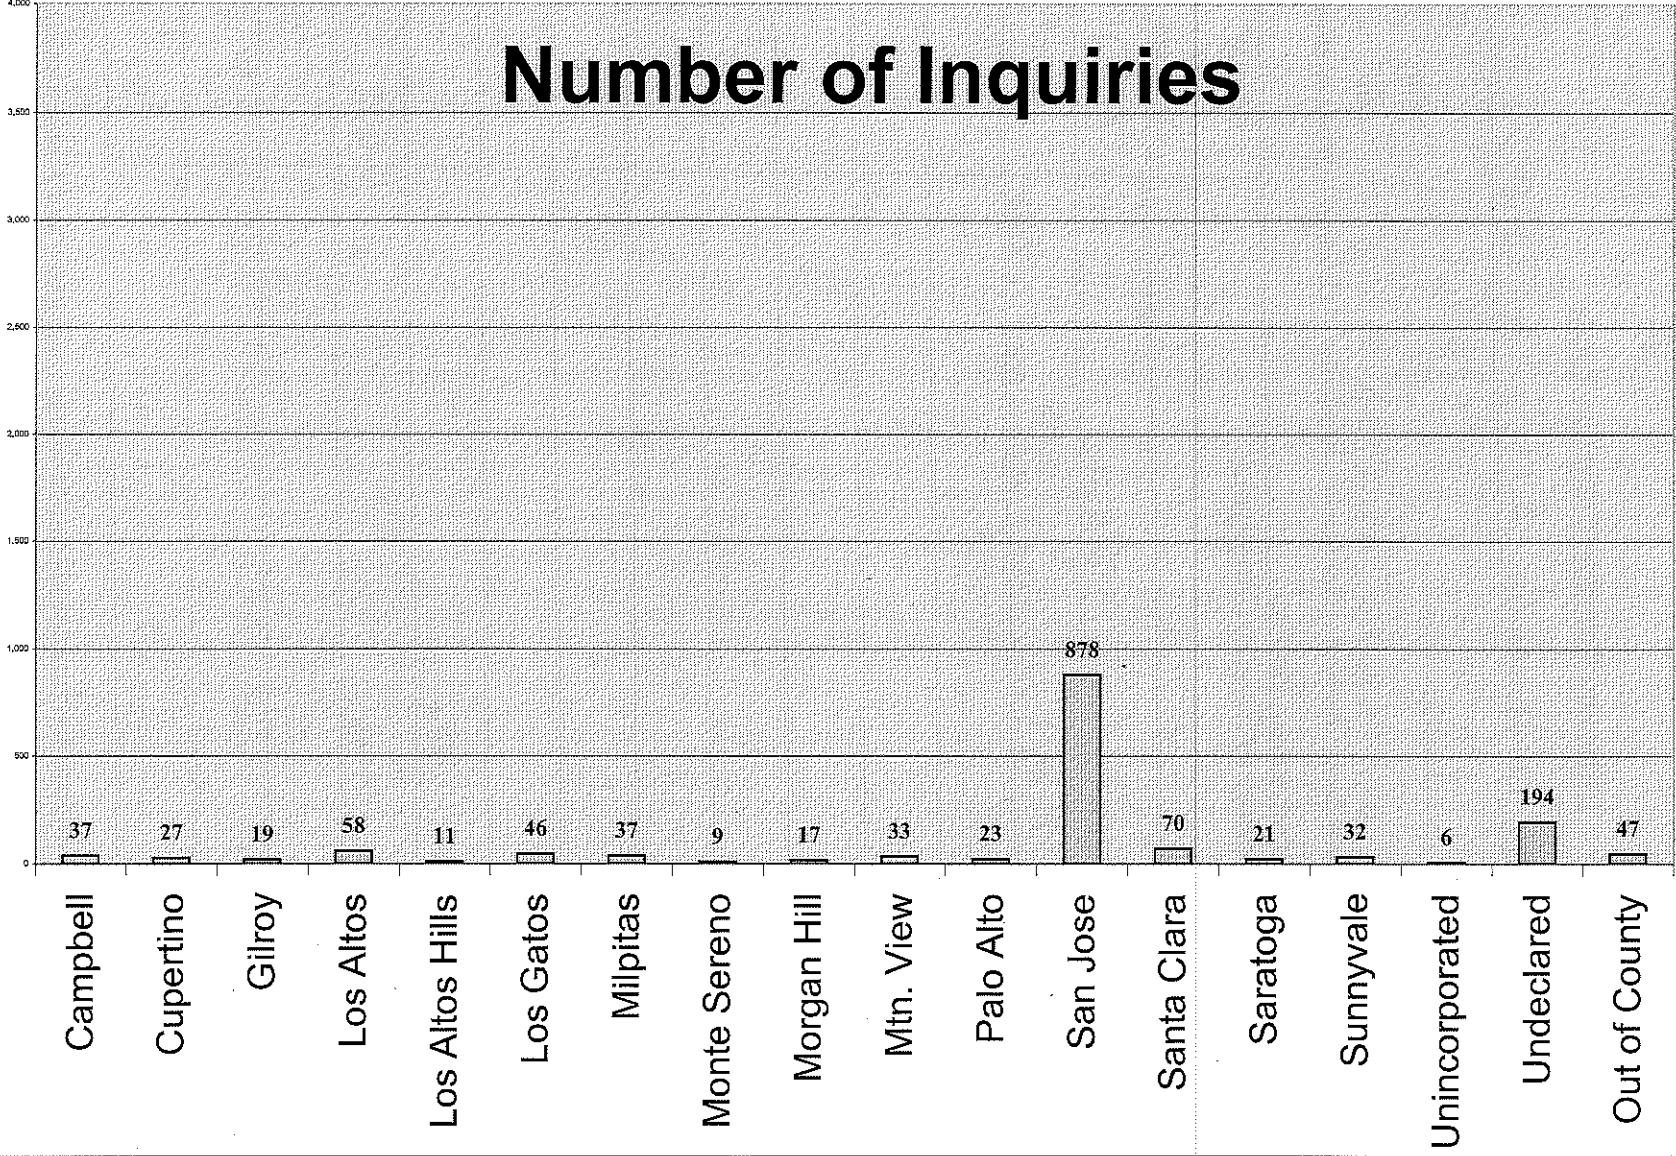

Number of Inquiries