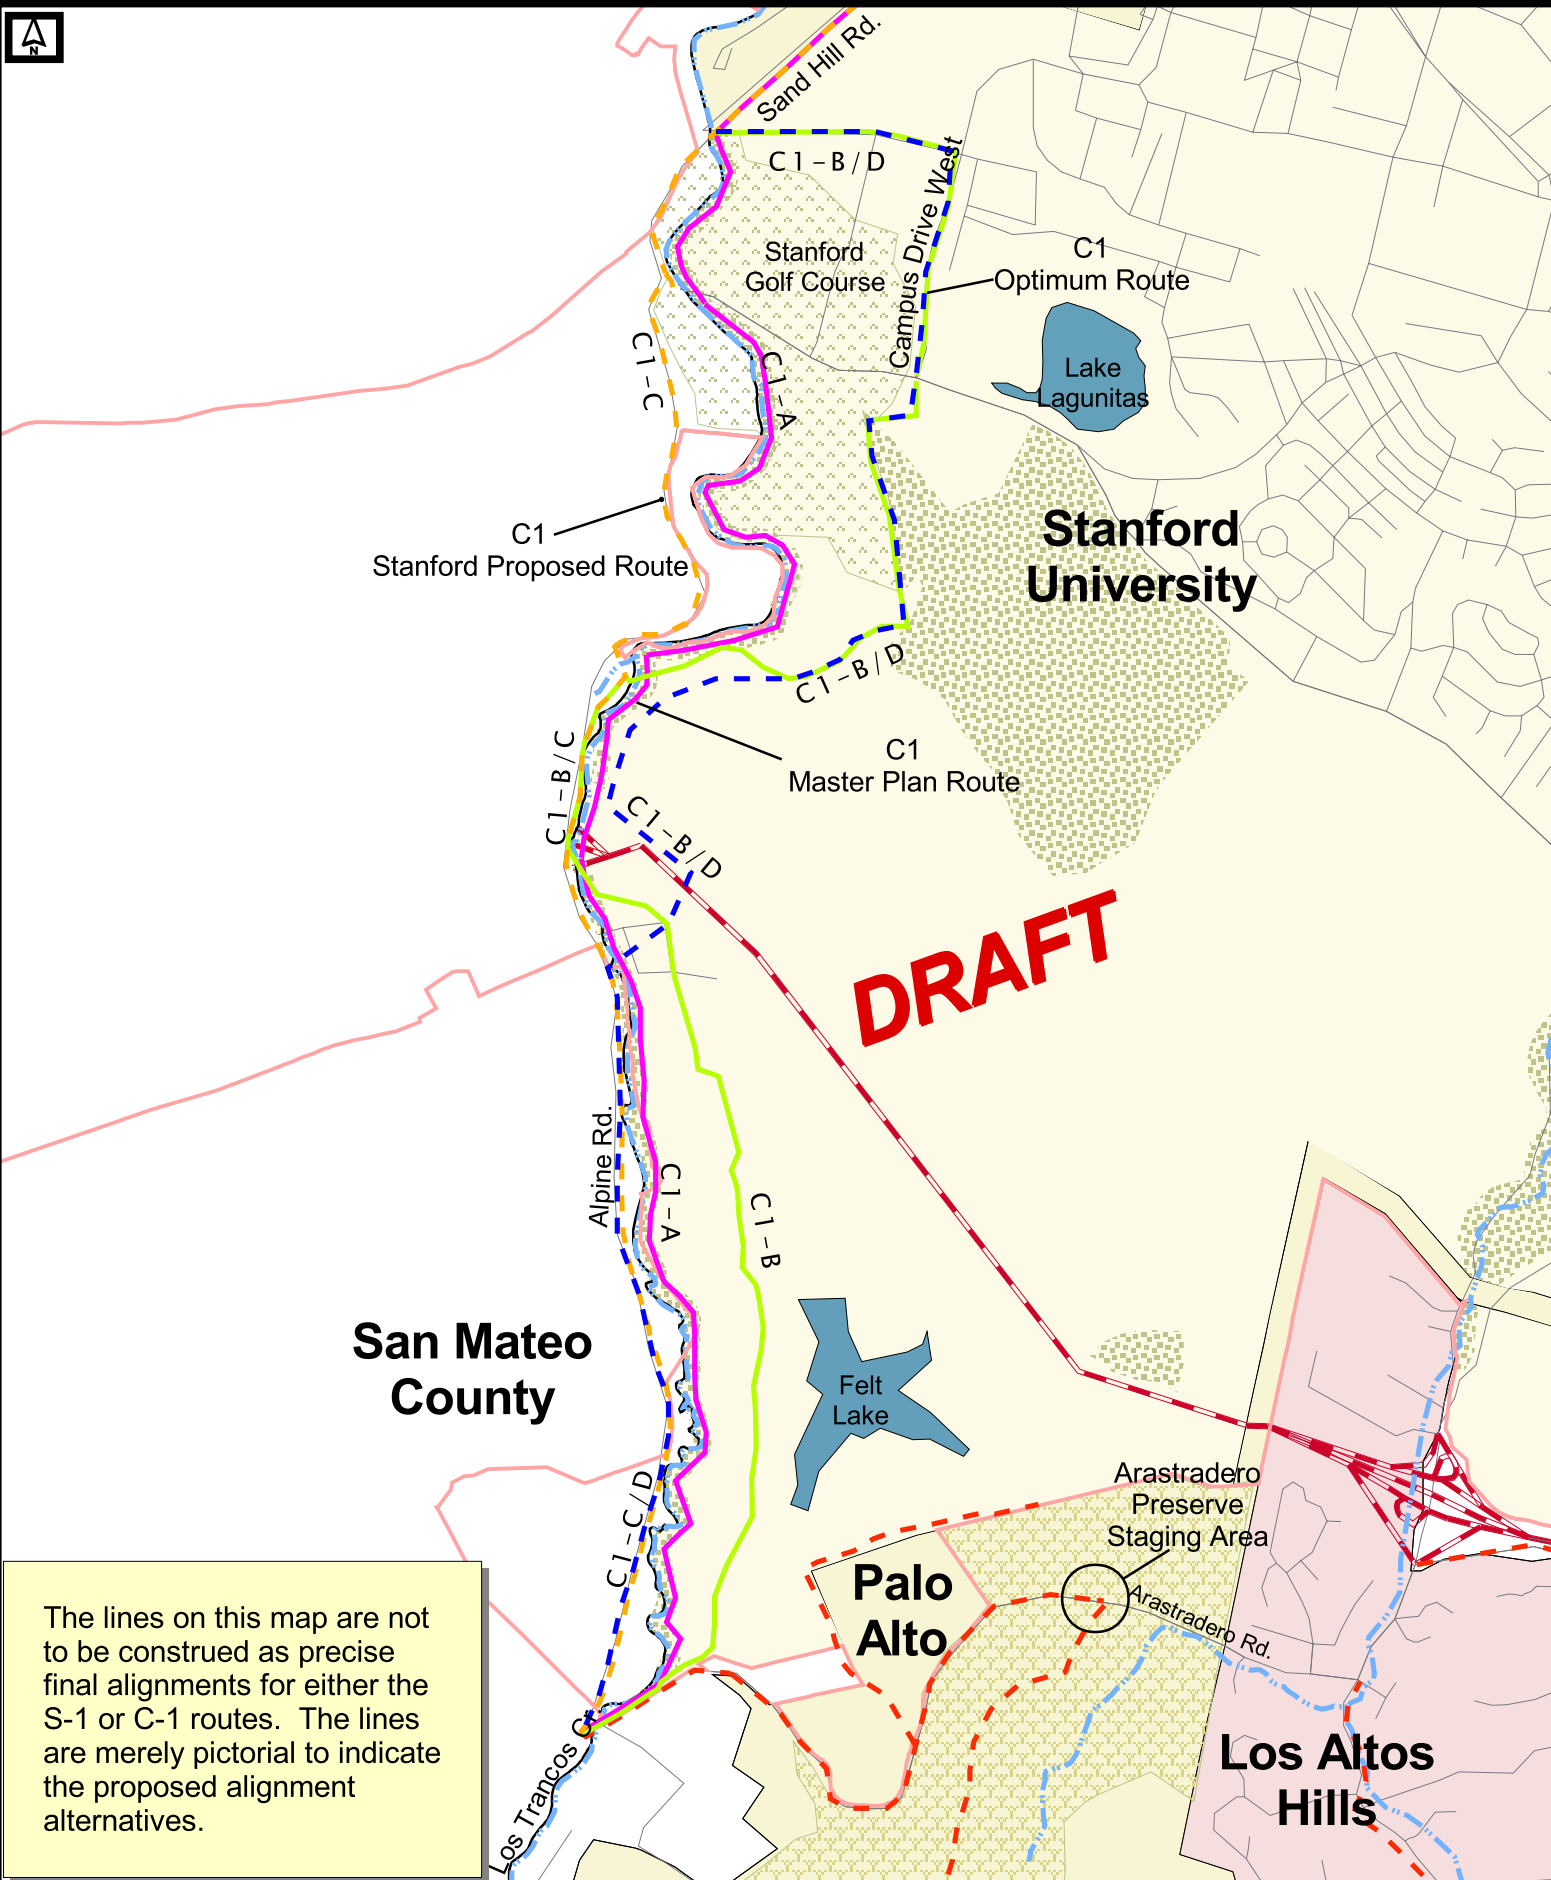

The lines on this map are not to be construed as precise final alignments for either the S-1 or C-1 routes. The lines are merely pictorial to indicate the proposed alignment alternatives.

County of Santa Clara
Parks and Recreation Department

Title: **C-1 Alignments**

View2

Drawn By: **JF**

Comments:

Scale:
0 500 1000 1500 2000 Feet