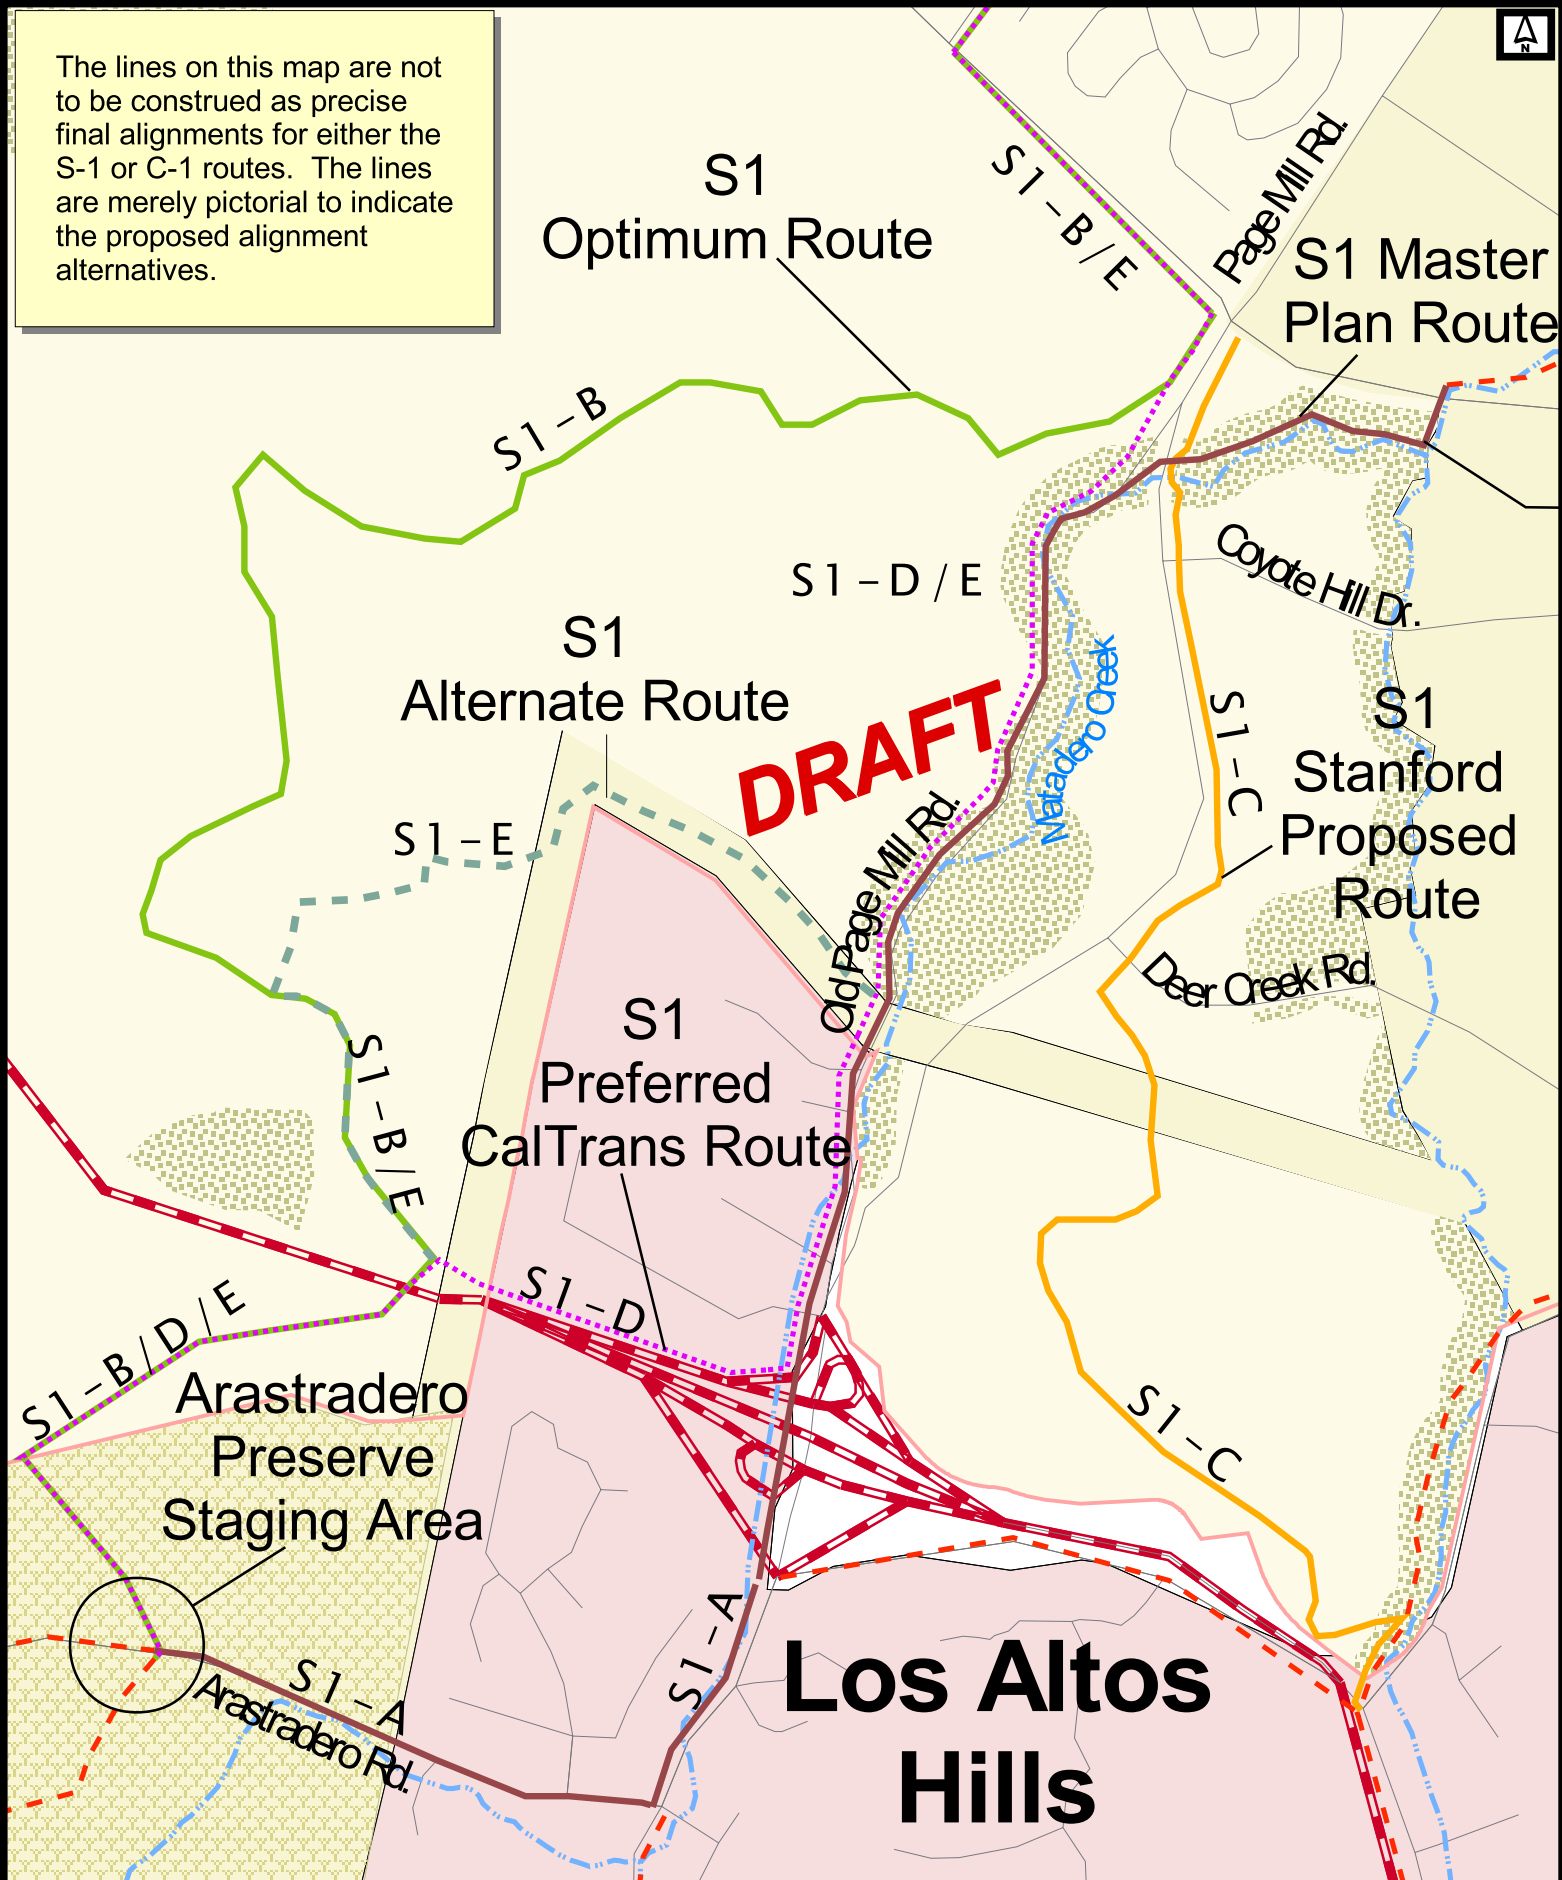

The lines on this map are not to be construed as precise final alignments for either the S-1 or C-1 routes. The lines are merely pictorial to indicate the proposed alignment alternatives.

County of Santa Clara
Parks and Recreation Department

Title:

S-1 Alignments

View2

Drawn By:

JF

Comments:

Scale:

0 500 1000 Feet