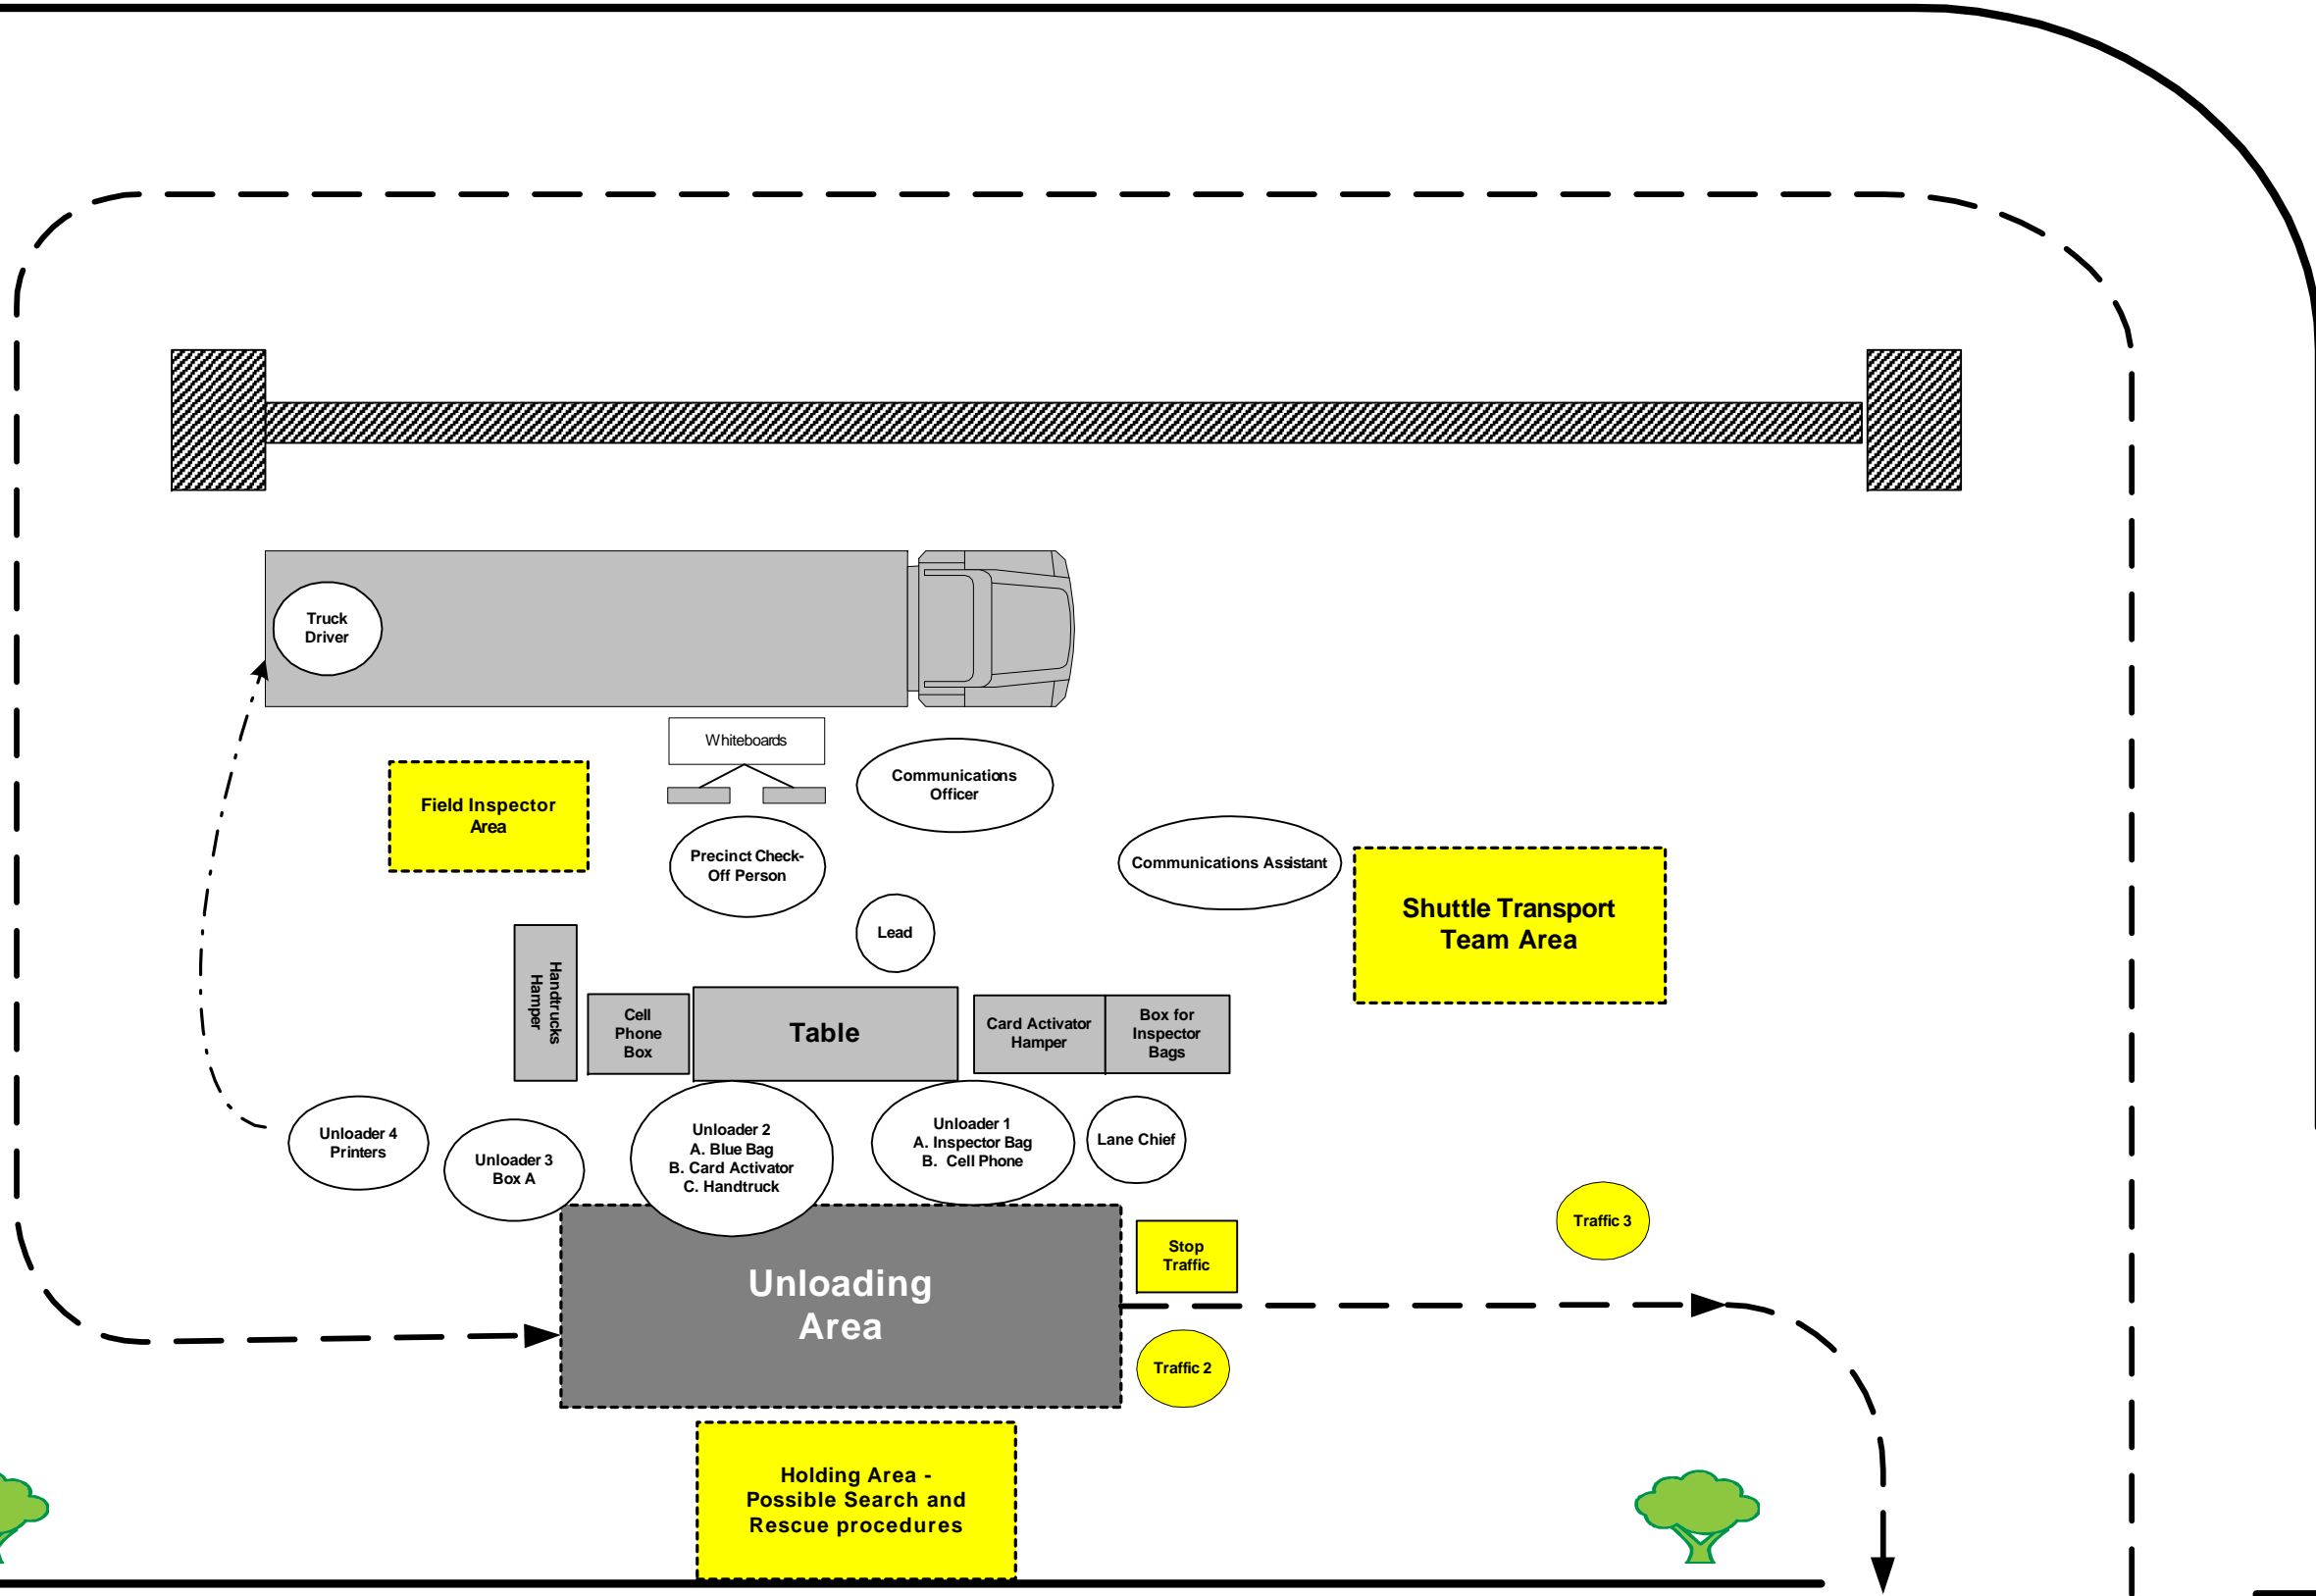

Santa Clara Community Center
969 Kiely Blvd
Santa Clara, CA 95051

KIELY BLVD

EXIT

ENTRANCE