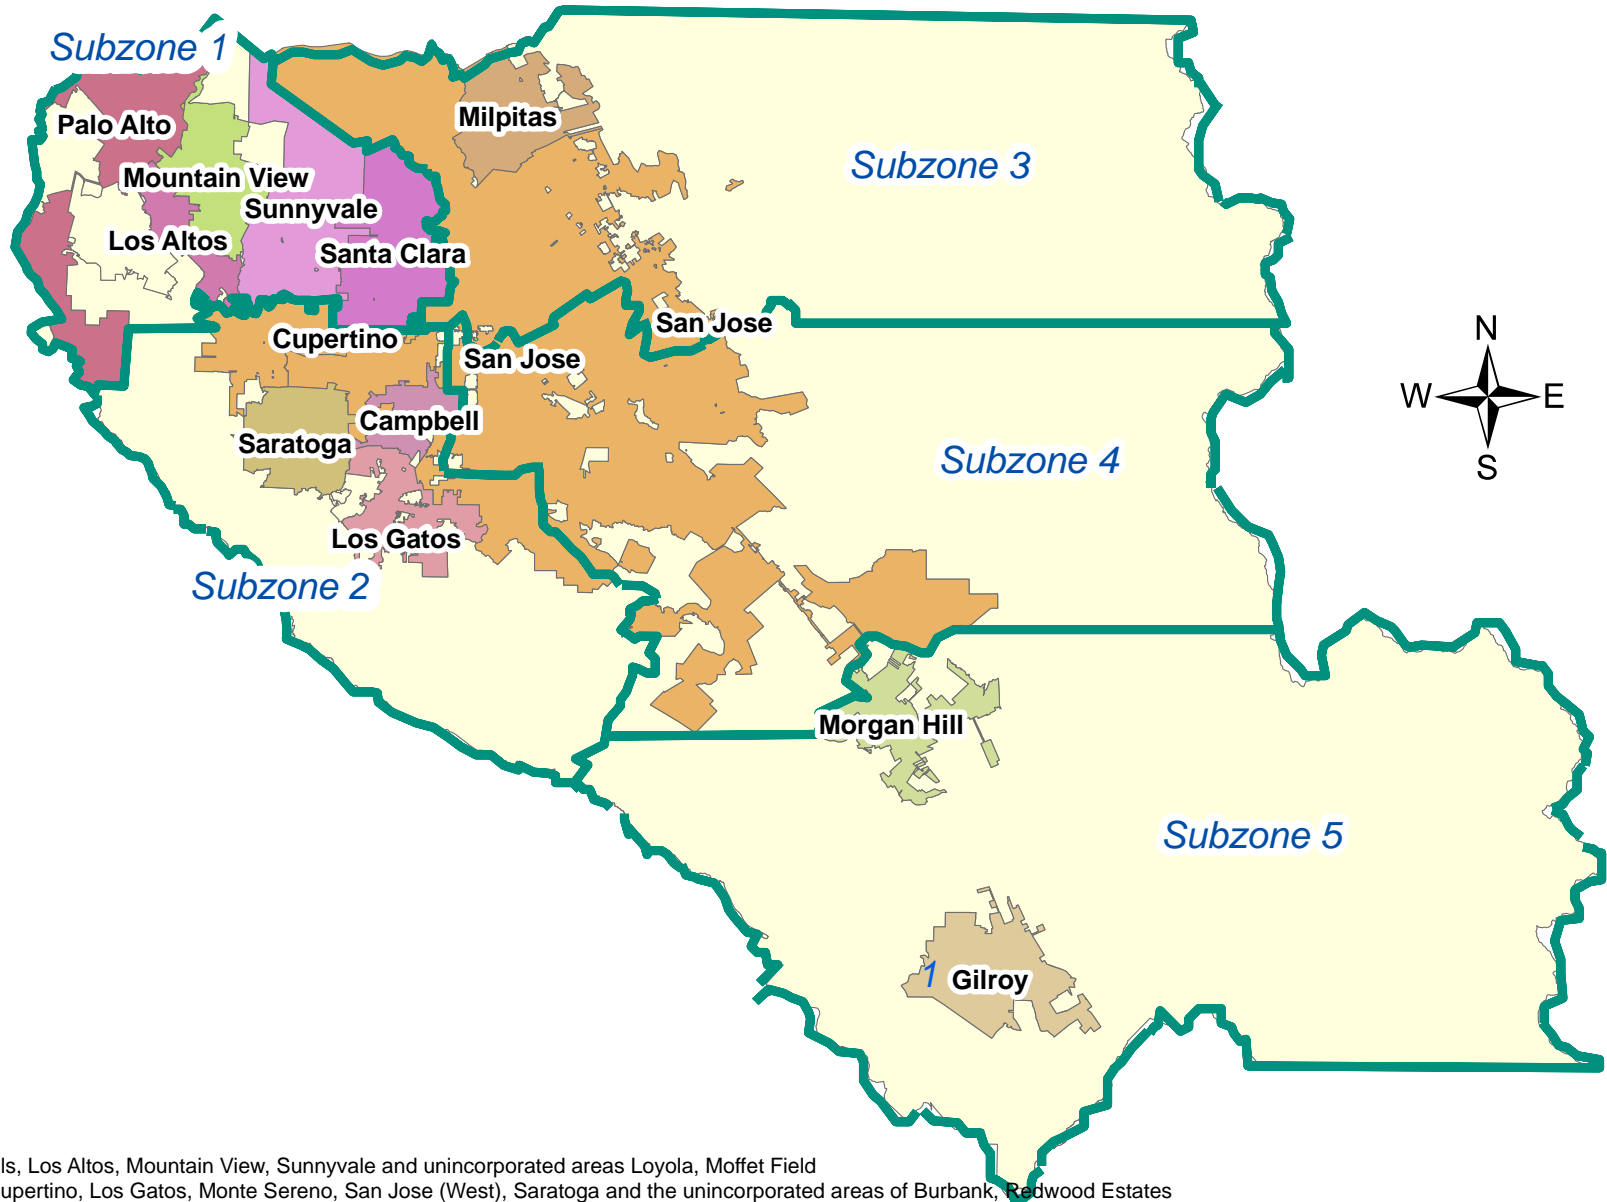

Santa Clara County EOA Response Subzones and City Boundaries

- Subzone 1: Los Altos Hills, Los Altos, Mountain View, Sunnyvale and unincorporated areas Loyola, Moffet Field
- Subzone 2: Campbell, Cupertino, Los Gatos, Monte Sereno, San Jose (West), Saratoga and the unincorporated areas of Burbank, Redwood Estates
- Subzone 3: Milpitas, San Jose (North), Santa Clara
- Subzone 4: San Jose (East, South)
- Subzone 5: Gilroy, Morgan Hill and unincorporated areas San Martin