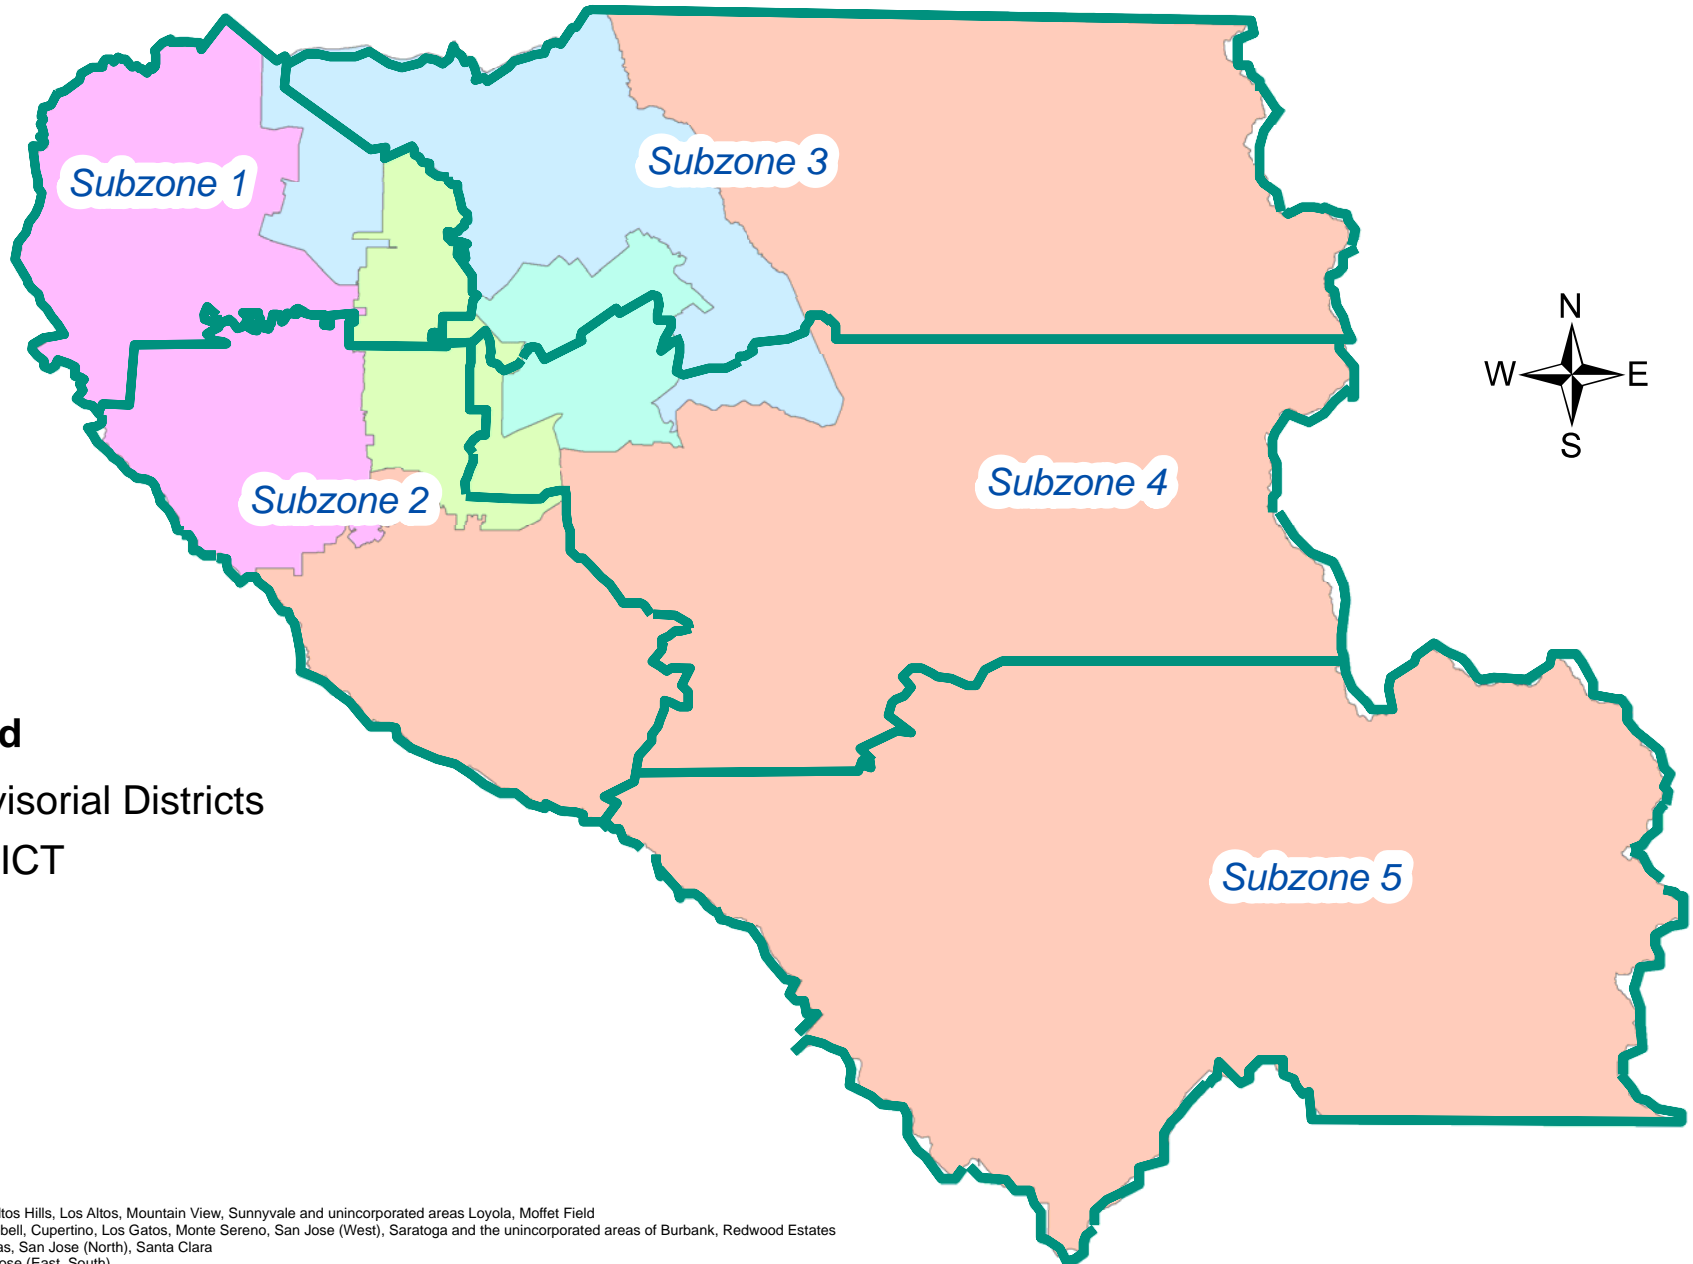

Santa Clara County

EOA Response Subzones and Supervisorial Districts

Legend

Supervisorial Districts

DISTRICT

- 1
- 2
- 3
- 4
- 5

Subzone 1: Los Altos Hills, Los Altos, Mountain View, Sunnyvale and unincorporated areas Loyola, Moffet Field
Subzone 2: Campbell, Cupertino, Los Gatos, Monte Sereno, San Jose (West), Saratoga and the unincorporated areas of Burbank, Redwood Estates
Subzone 3: Milpitas, San Jose (North), Santa Clara
Subzone 4: San Jose (East, South)
Subzone 5: Gilroy, Morgan Hill and unincorporated areas San Martin