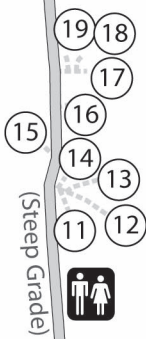

SANBORN - WALK-IN CAMPGROUND

Park Boundary

Youth Group Area

(Steep Grade)

(Steep Grade)

(Pedestrian access only)