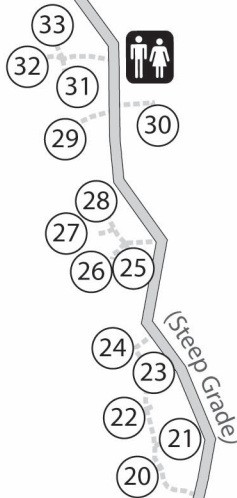

SANBORN - WALK-IN CAMPGROUND

Park Boundary

Youth Group Area

(Steep Grade)

(Steep Grade)

(Pedestrian access only)