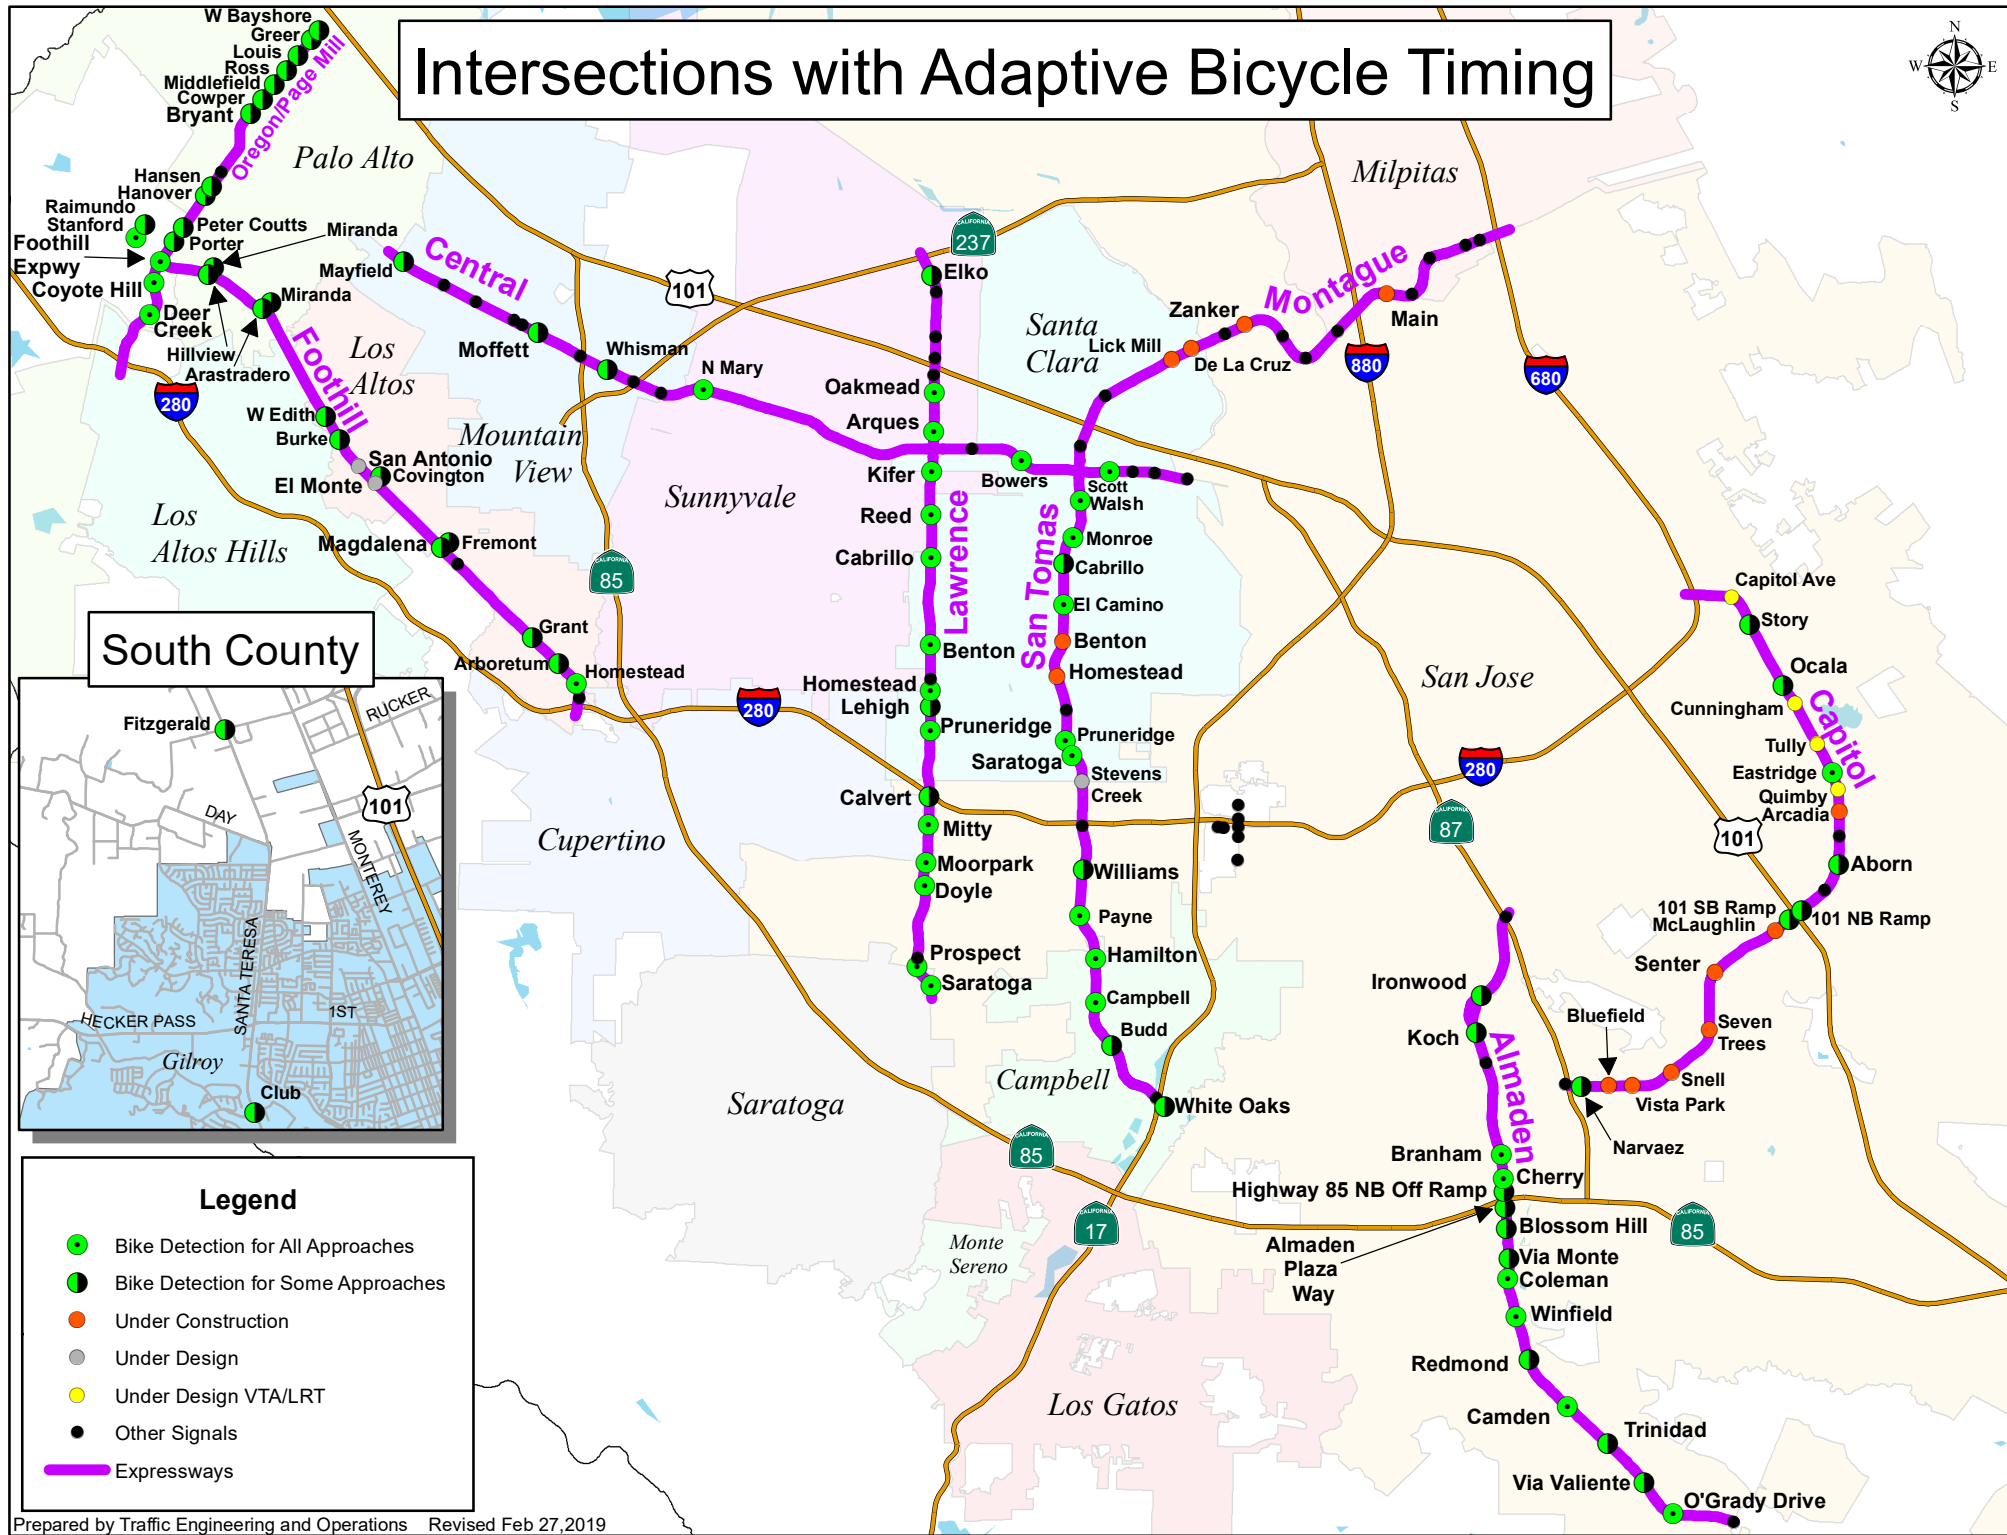

Intersections with Adaptive Bicycle Timing

South County

Legend

- Bike Detection for All Approaches
- Bike Detection for Some Approaches
- Under Construction
- Under Design
- Under Design VTA/LRT
- Other Signals
- Expressways