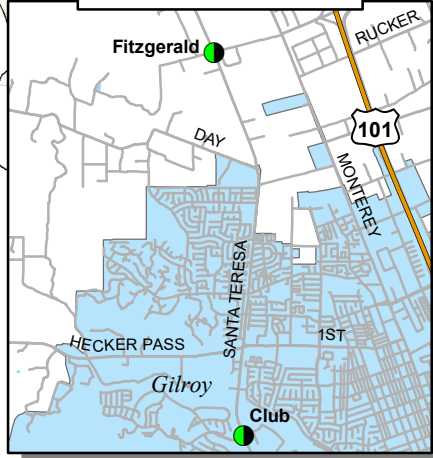

Intersections with Adaptive Bicycle Timing

South County

Legend

- Bike Detection for All Approaches
- Bike Detection for Some Approaches
- Under Construction
- Under Design
- Under Design VTA/LRT
- Other Signals
- Expressways