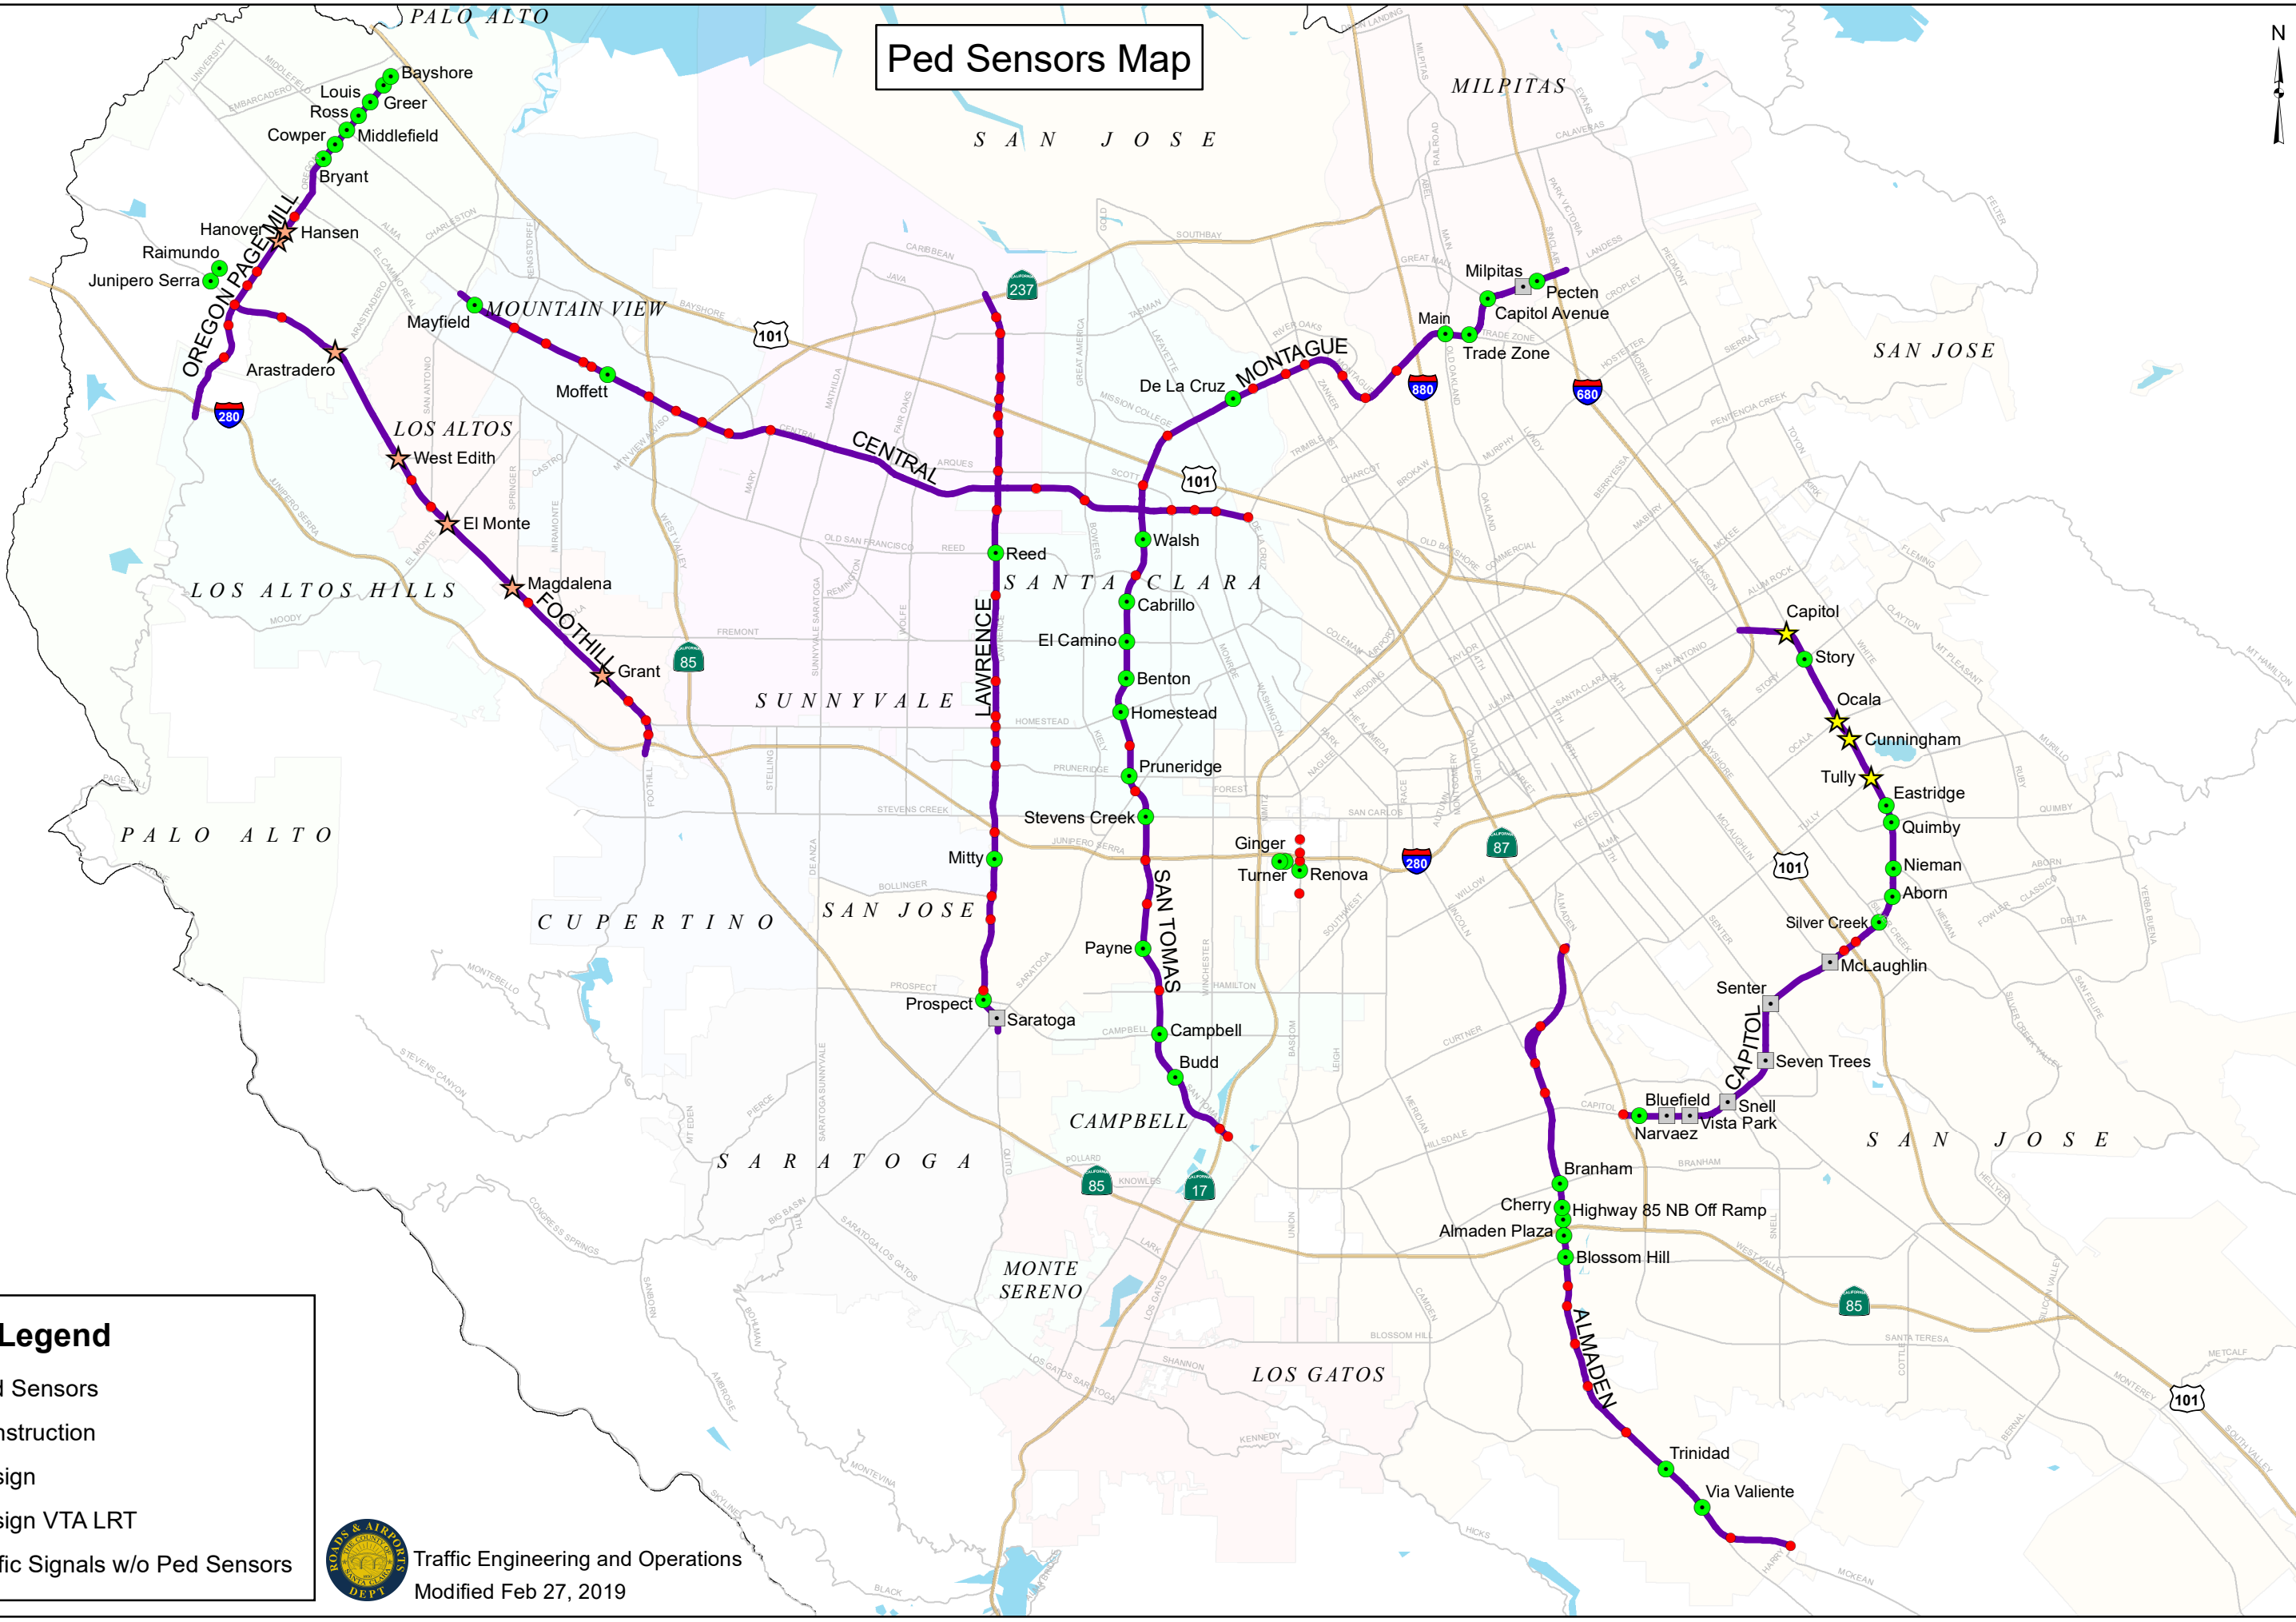

Ped Sensors Map

Legend

- Active Ped Sensors
- Under Construction
- ★ Under Design
- ★ Under Design VTA LRT
- Other Traffic Signals w/o Ped Sensors

Traffic Engineering and Operations
Modified Feb 27, 2019