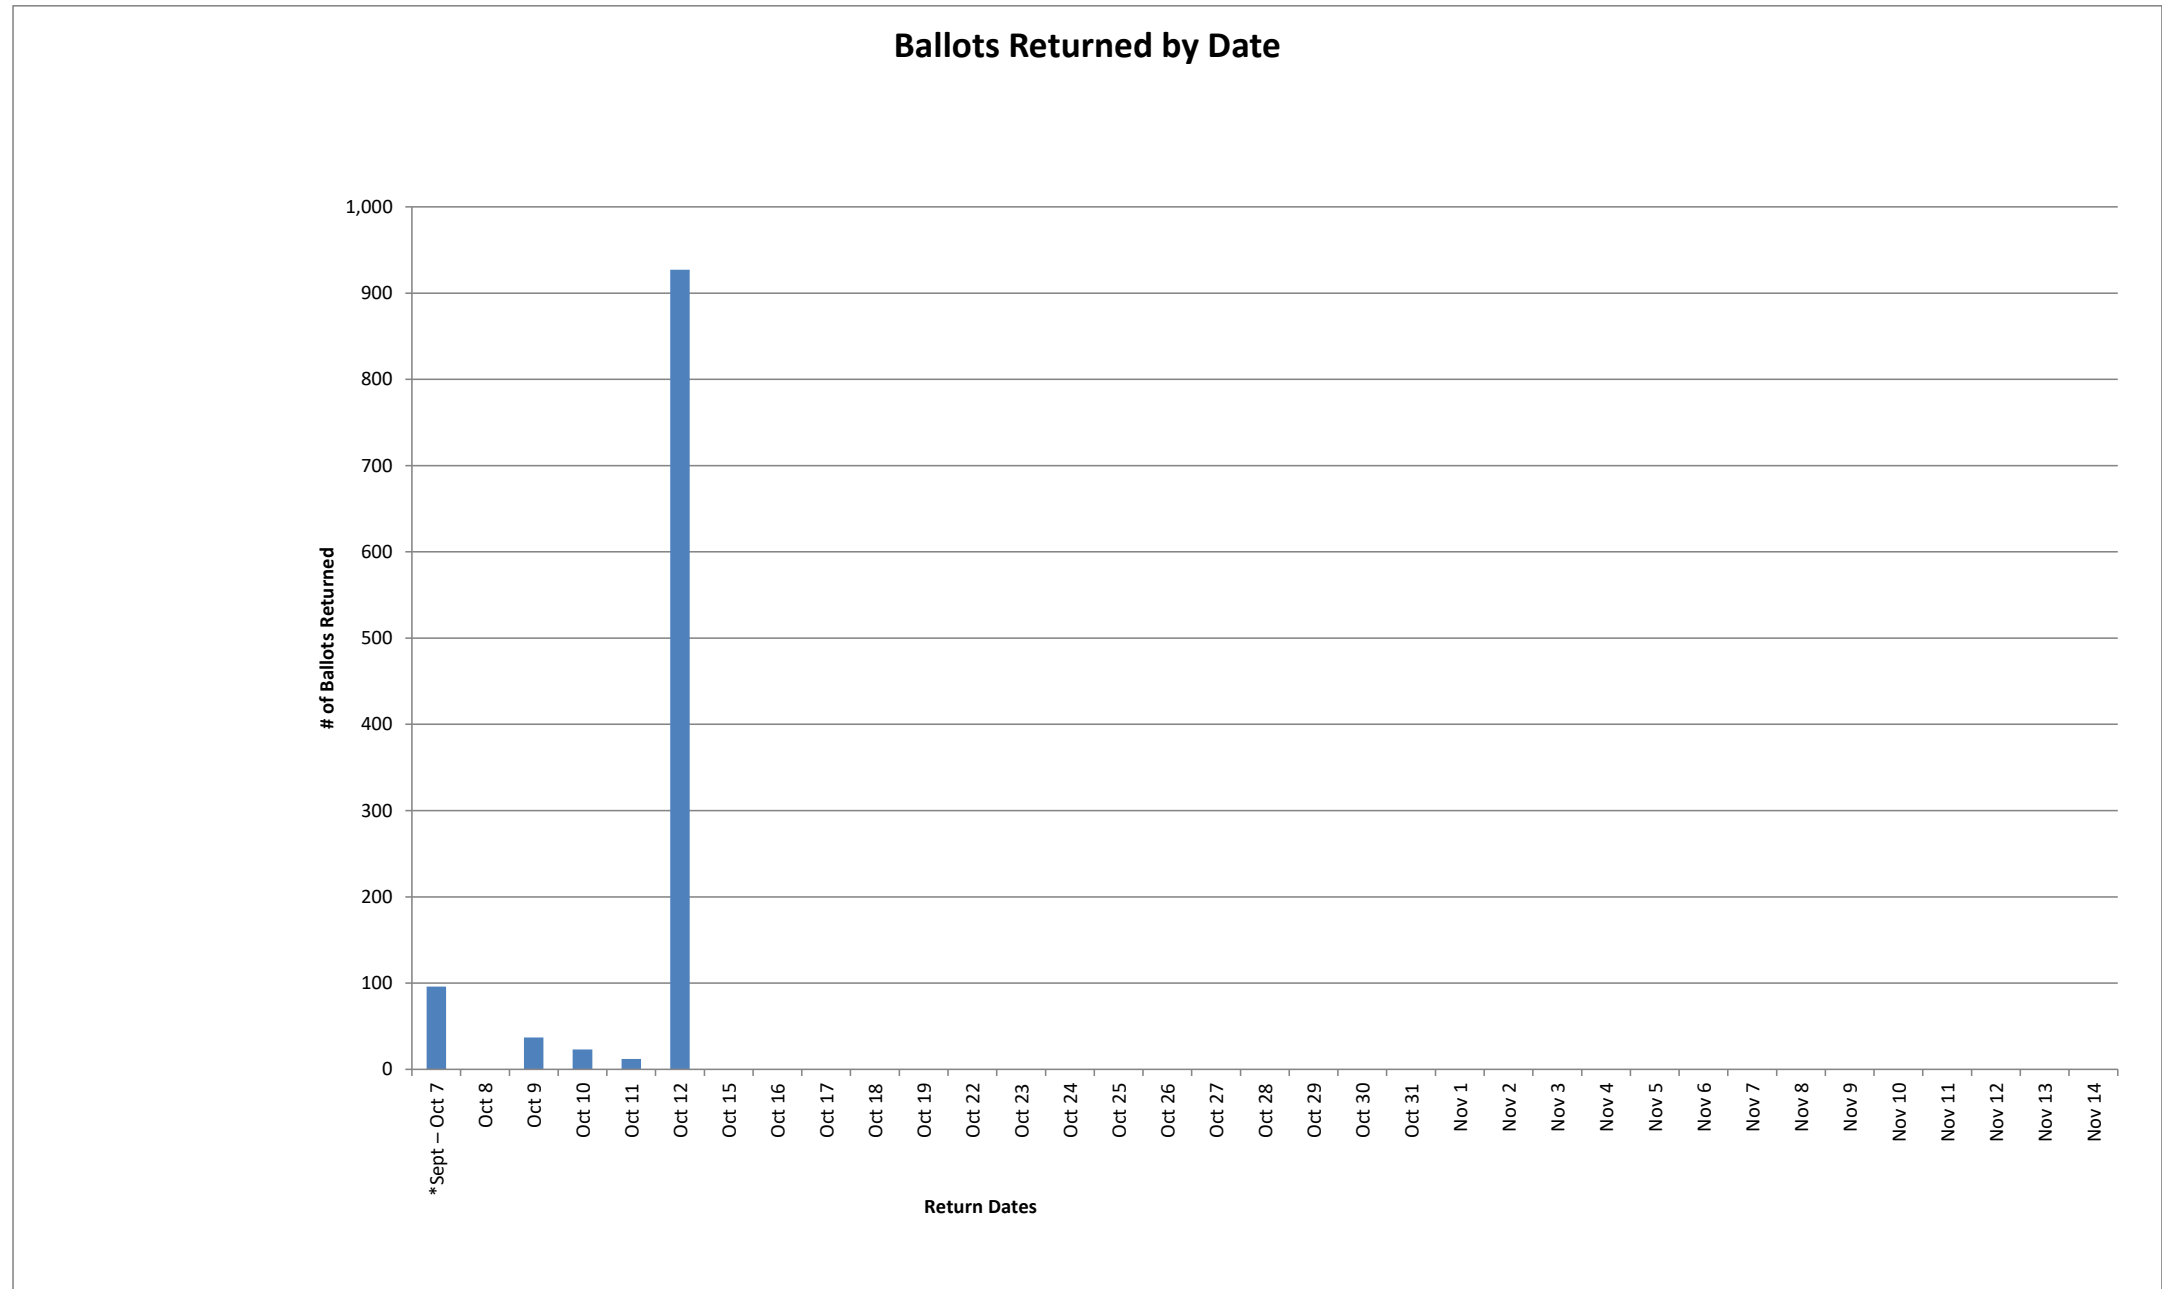

Santa Clara County Registrar of Voters
 November 6, 2018 General Election
 VBM Ballots Issued & Returned by Date

Date	Issued	Returned
*Sept – Oct 7	7,649	96
Oct 8	640,961	
Oct 9	29,526	37
Oct 10	4,487	23
Oct 11	2,470	12
Oct 12	1,266	927
Oct 15		
Oct 16		
Oct 17		
Oct 18		
Oct 19		
Oct 22		
Oct 23		
Oct 24		
Oct 25		
Oct 26		
Oct 27		
Oct 28		
Oct 29		
Oct 30		
Oct 31		
Nov 1		
Nov 2		
Nov 3		
Nov 4		
Nov 5		
Nov 6		
Nov 7		
Nov 8		
Nov 9		
Nov 10		
Nov 11		
Nov 12		
Nov 13		
Nov 14		
Totals	686,359	1,095

***Military & Overseas ballots are sent beginning 60 days before the election.**

0.16%